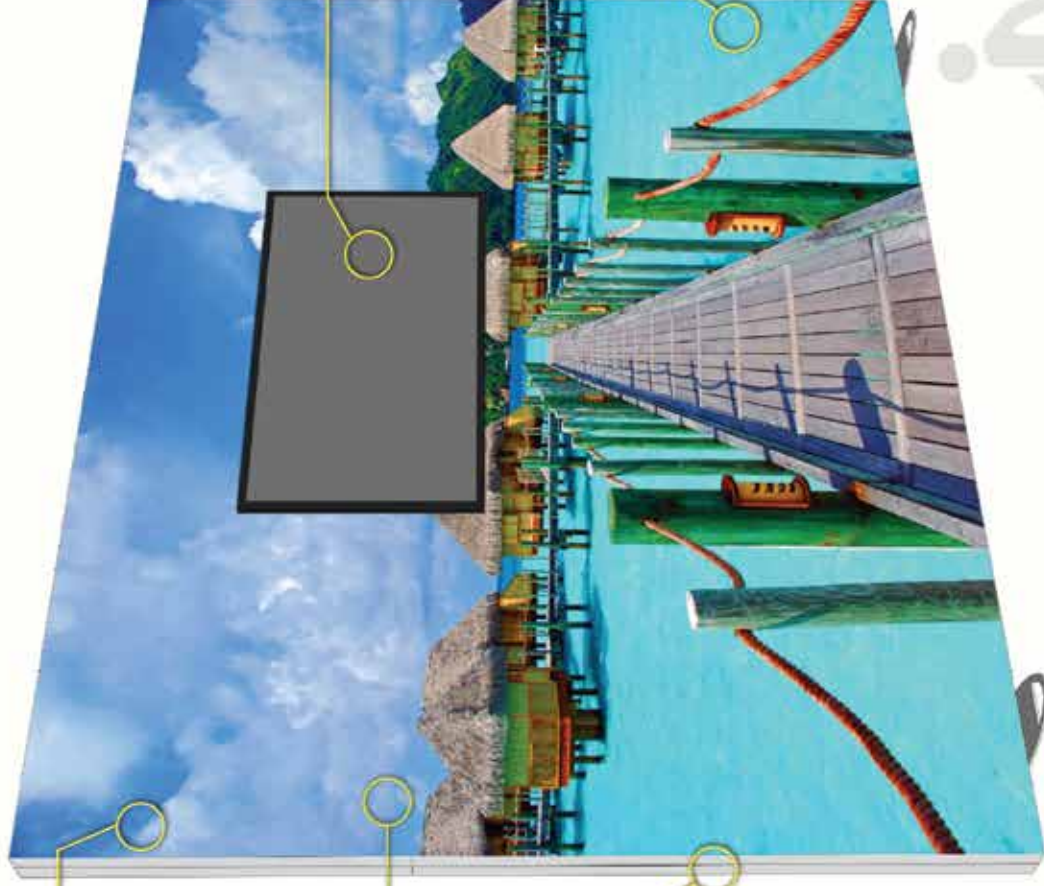

Igniter **RGB** Light Box™

- Full perimeter RGB Lighting
- Integrated Power Supply
- Create dynamic lighting
- Control with included remote
- Create custom scenes with phone app
- Works in all sizes of frames

Igniter Light Box™

Standard Sizes from 37" x 84" up to 238" x 118" Custom Sizes Available

- SEG Fabric Graphic
- Custom Full CMYK
- Fire Retardant
- Printed in USA

Quick & Easy Assembly with Lightweight Aluminum Frame Built in USA

Optional TV Mount - Holds up to 50lbs (TV/Monitor not included)

Efficient Led Edge Lighting with cone shaped lens for even lighting

Portable Xhibit Case with wheels